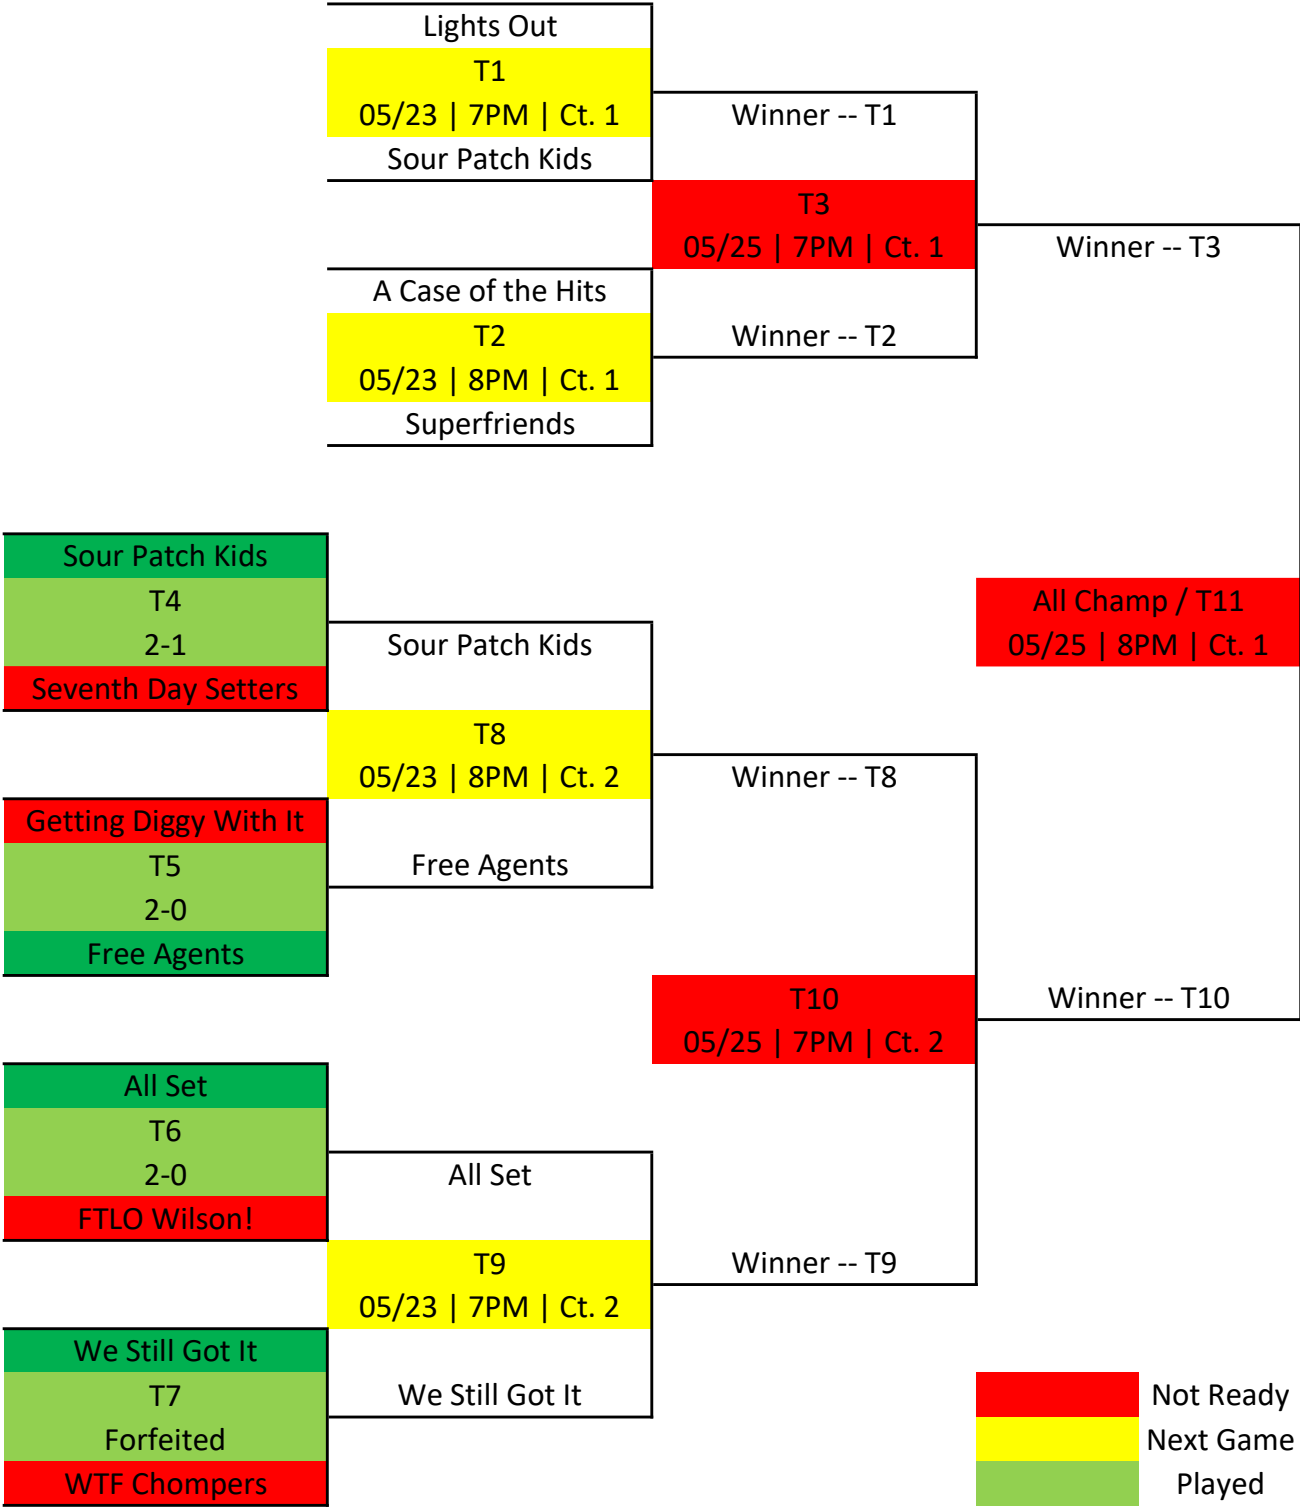

SPRING VOLLEYBALL PLAYOFF SCHEDULE

Quarter-Finals	Semi-Finals	Division Champ	All Champ
----------------	-------------	----------------	-----------

	Not Ready
	Next Game
	Played

Division champs and all-champ each receive champ shirts (thus, all-champ gets 2 sets).