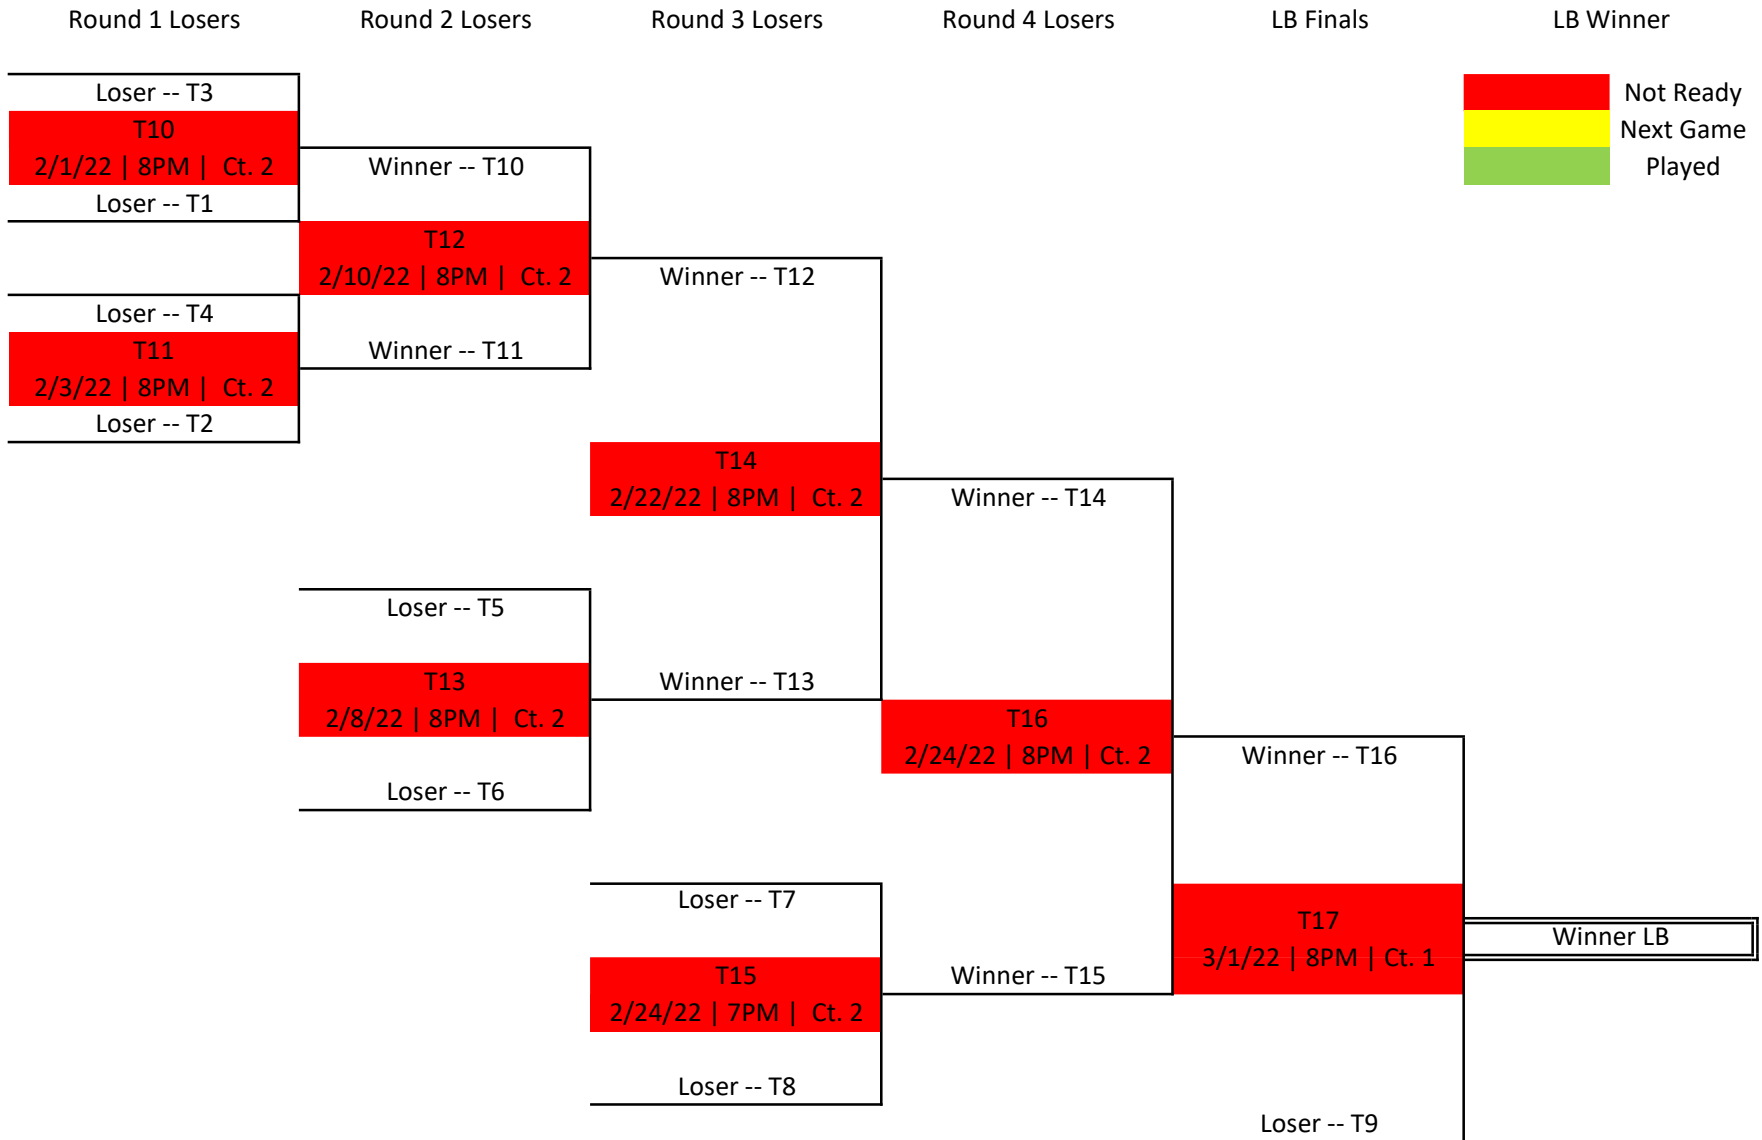

8:00 PM PLAYOFF SCHEDULE

LOSER'S BRACKET

| | |
|--|-----------|
| | Not Ready |
| | Next Game |
| | Played |