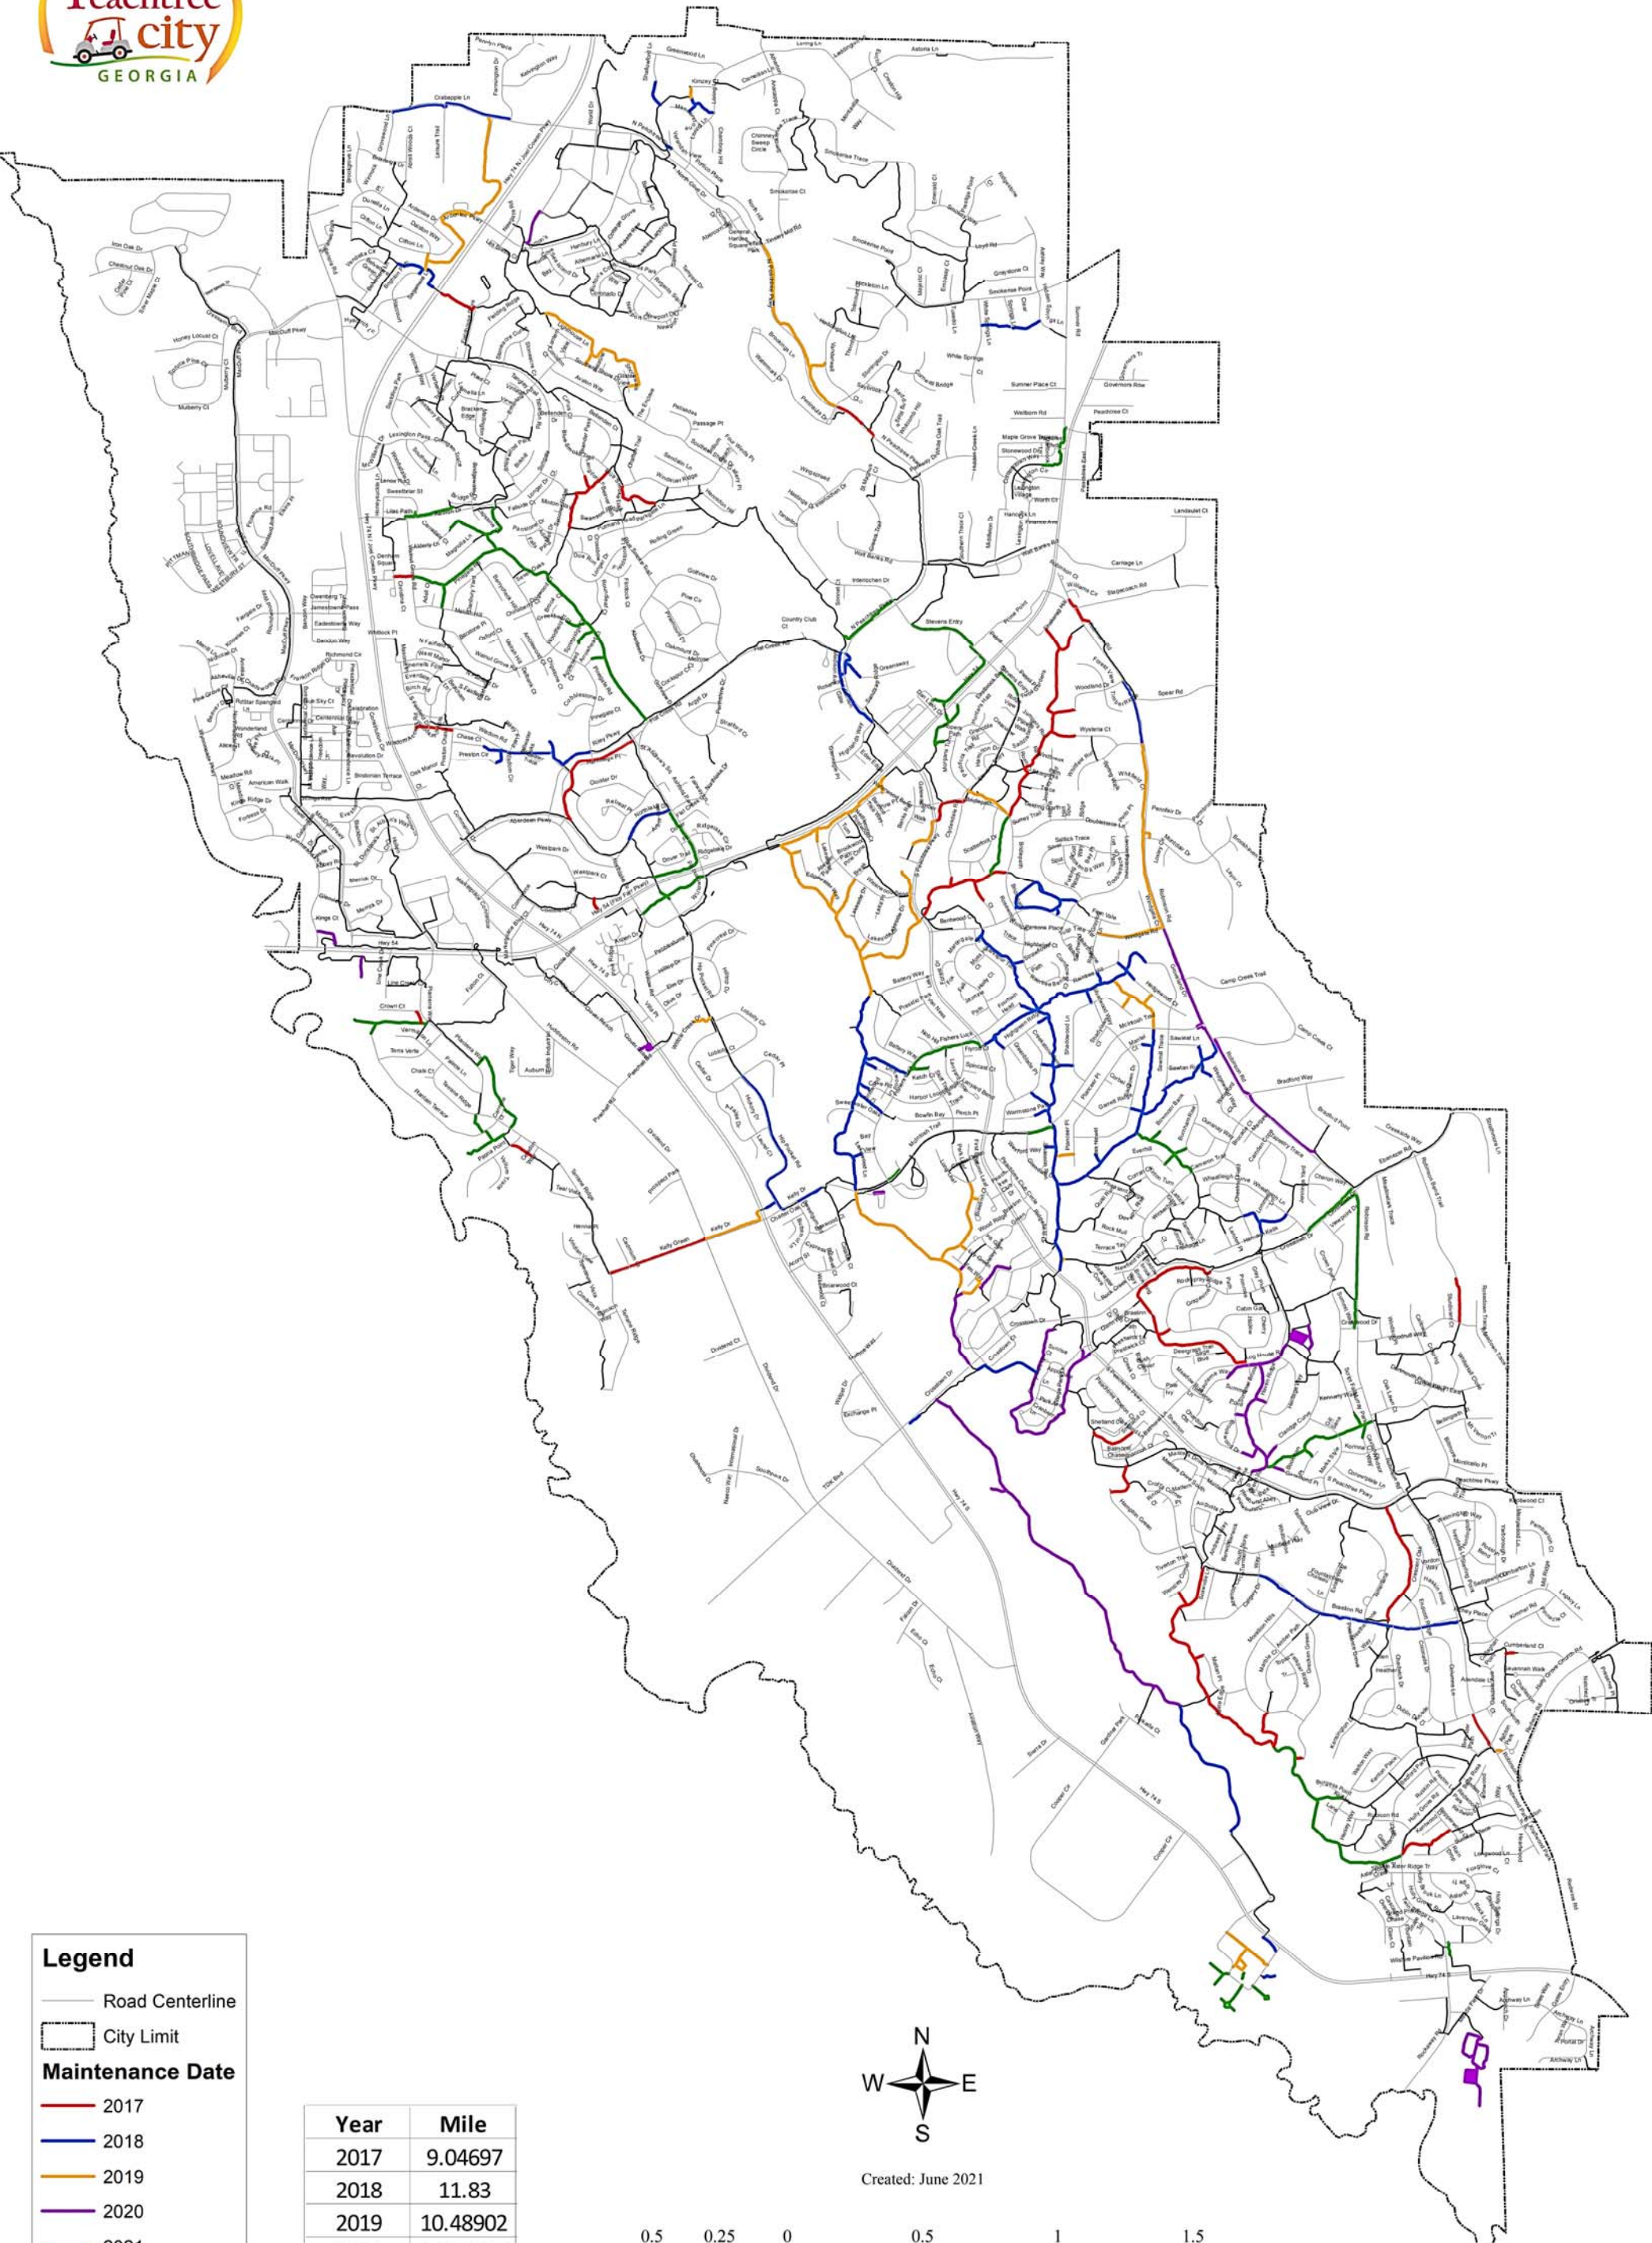

Cartpath Maintenance Dates

Legend

- Road Centerline
- ▭ City Limit
- Maintenance Date**
- 2017
- 2018
- 2019
- 2020
- 2021
- Cartpaths

Year	Mile
2017	9.04697
2018	11.83
2019	10.48902
2020	9.175703
2021	9.51895

Created: June 2021

Scale in Miles