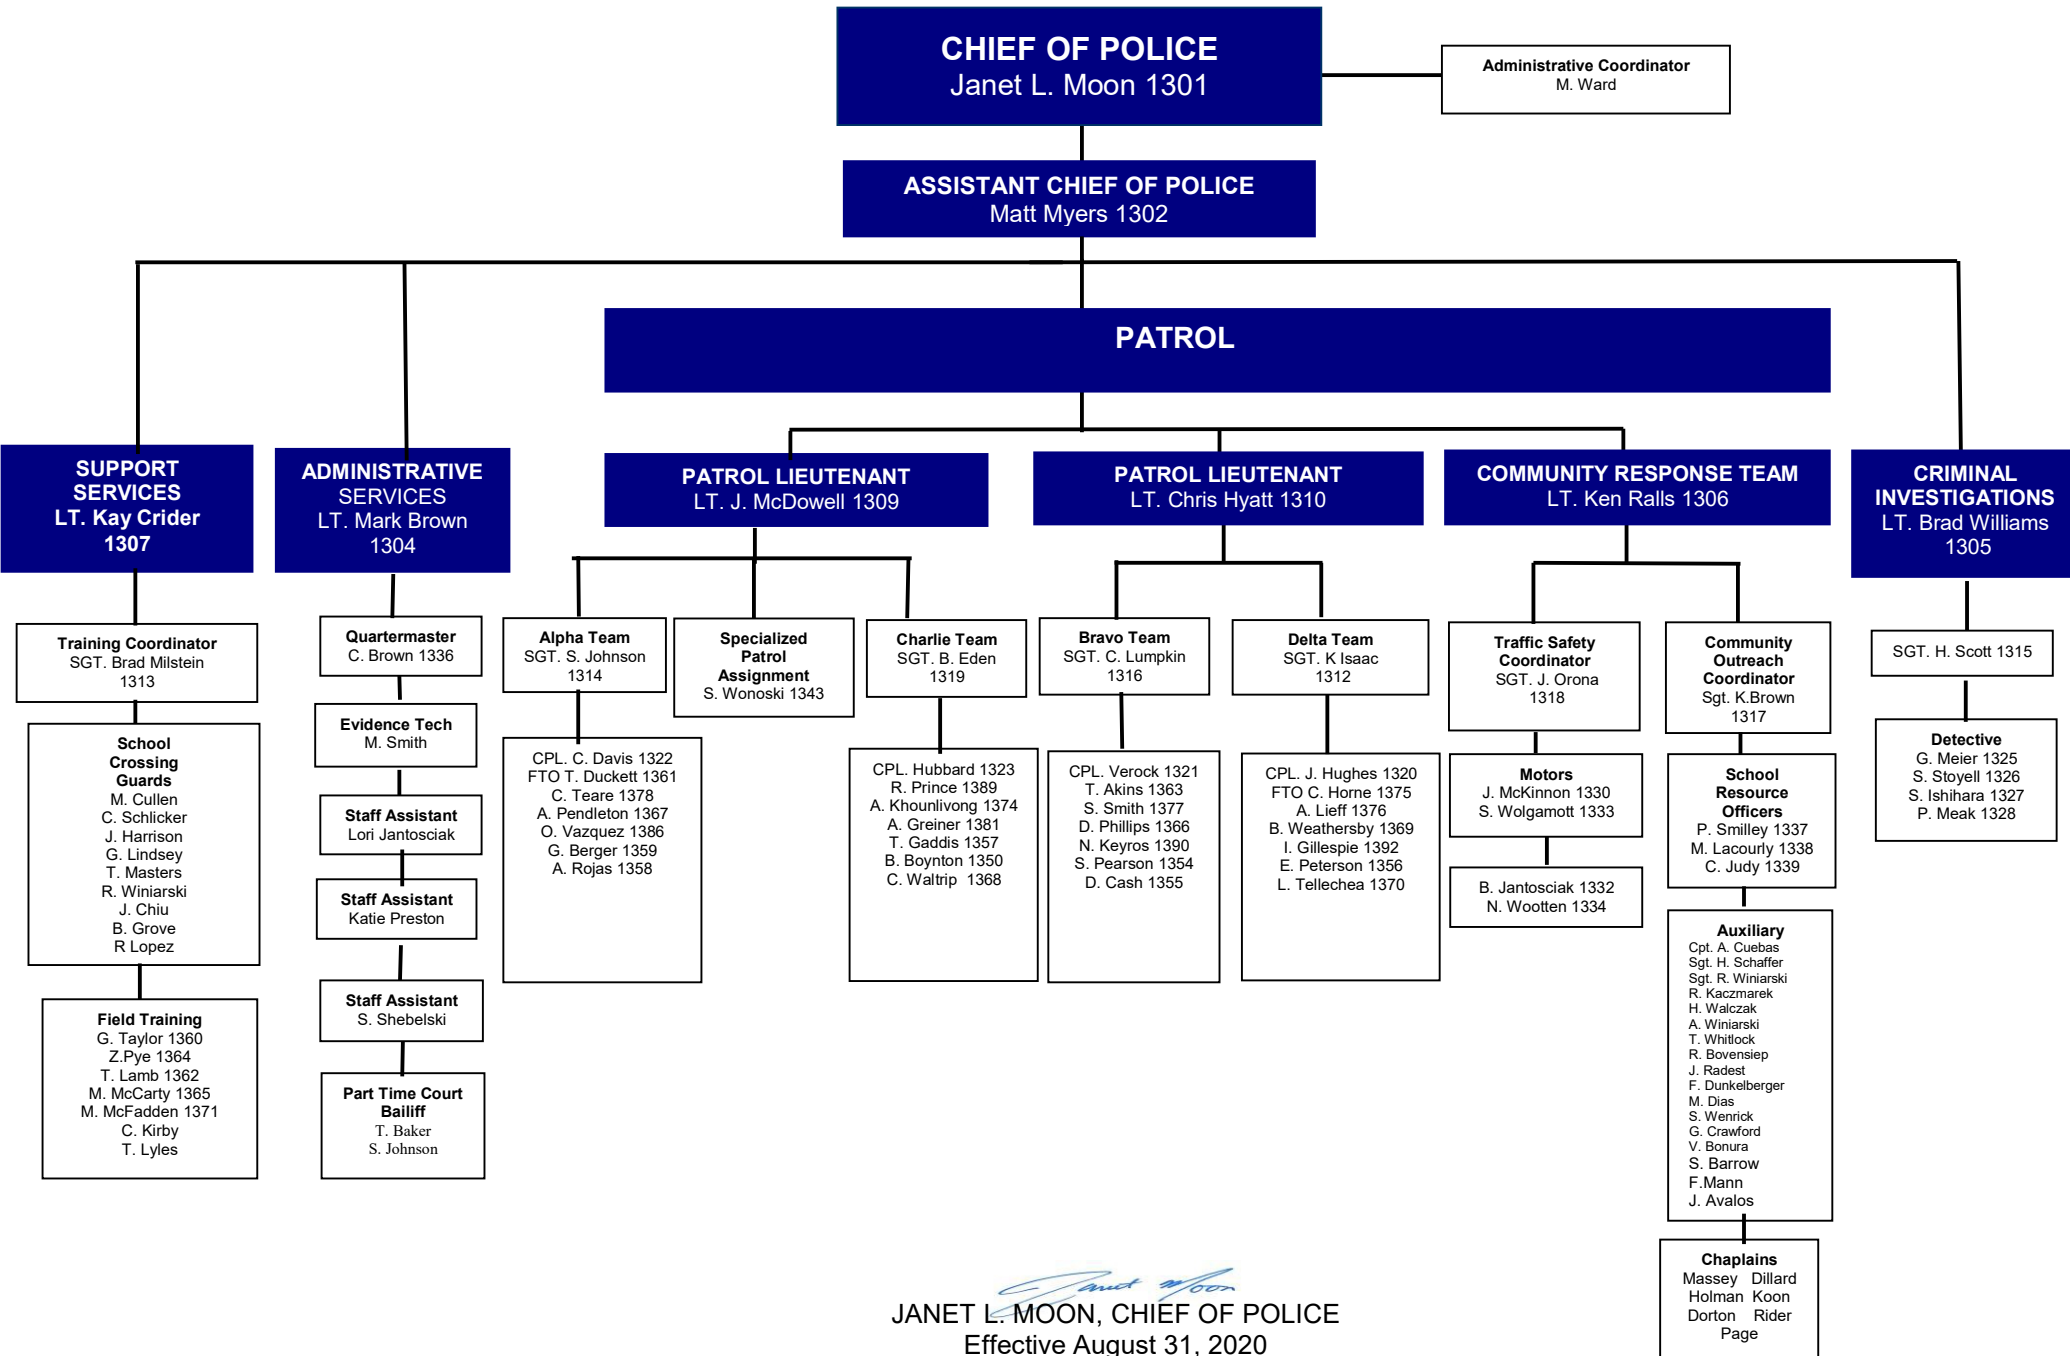

PEACHTREE CITY POLICE DEPARTMENT ORGANIZATIONAL CHART

JANET L. MOON, CHIEF OF POLICE

Effective August 31, 2020

Reference: SOP 10-2 Department Organization